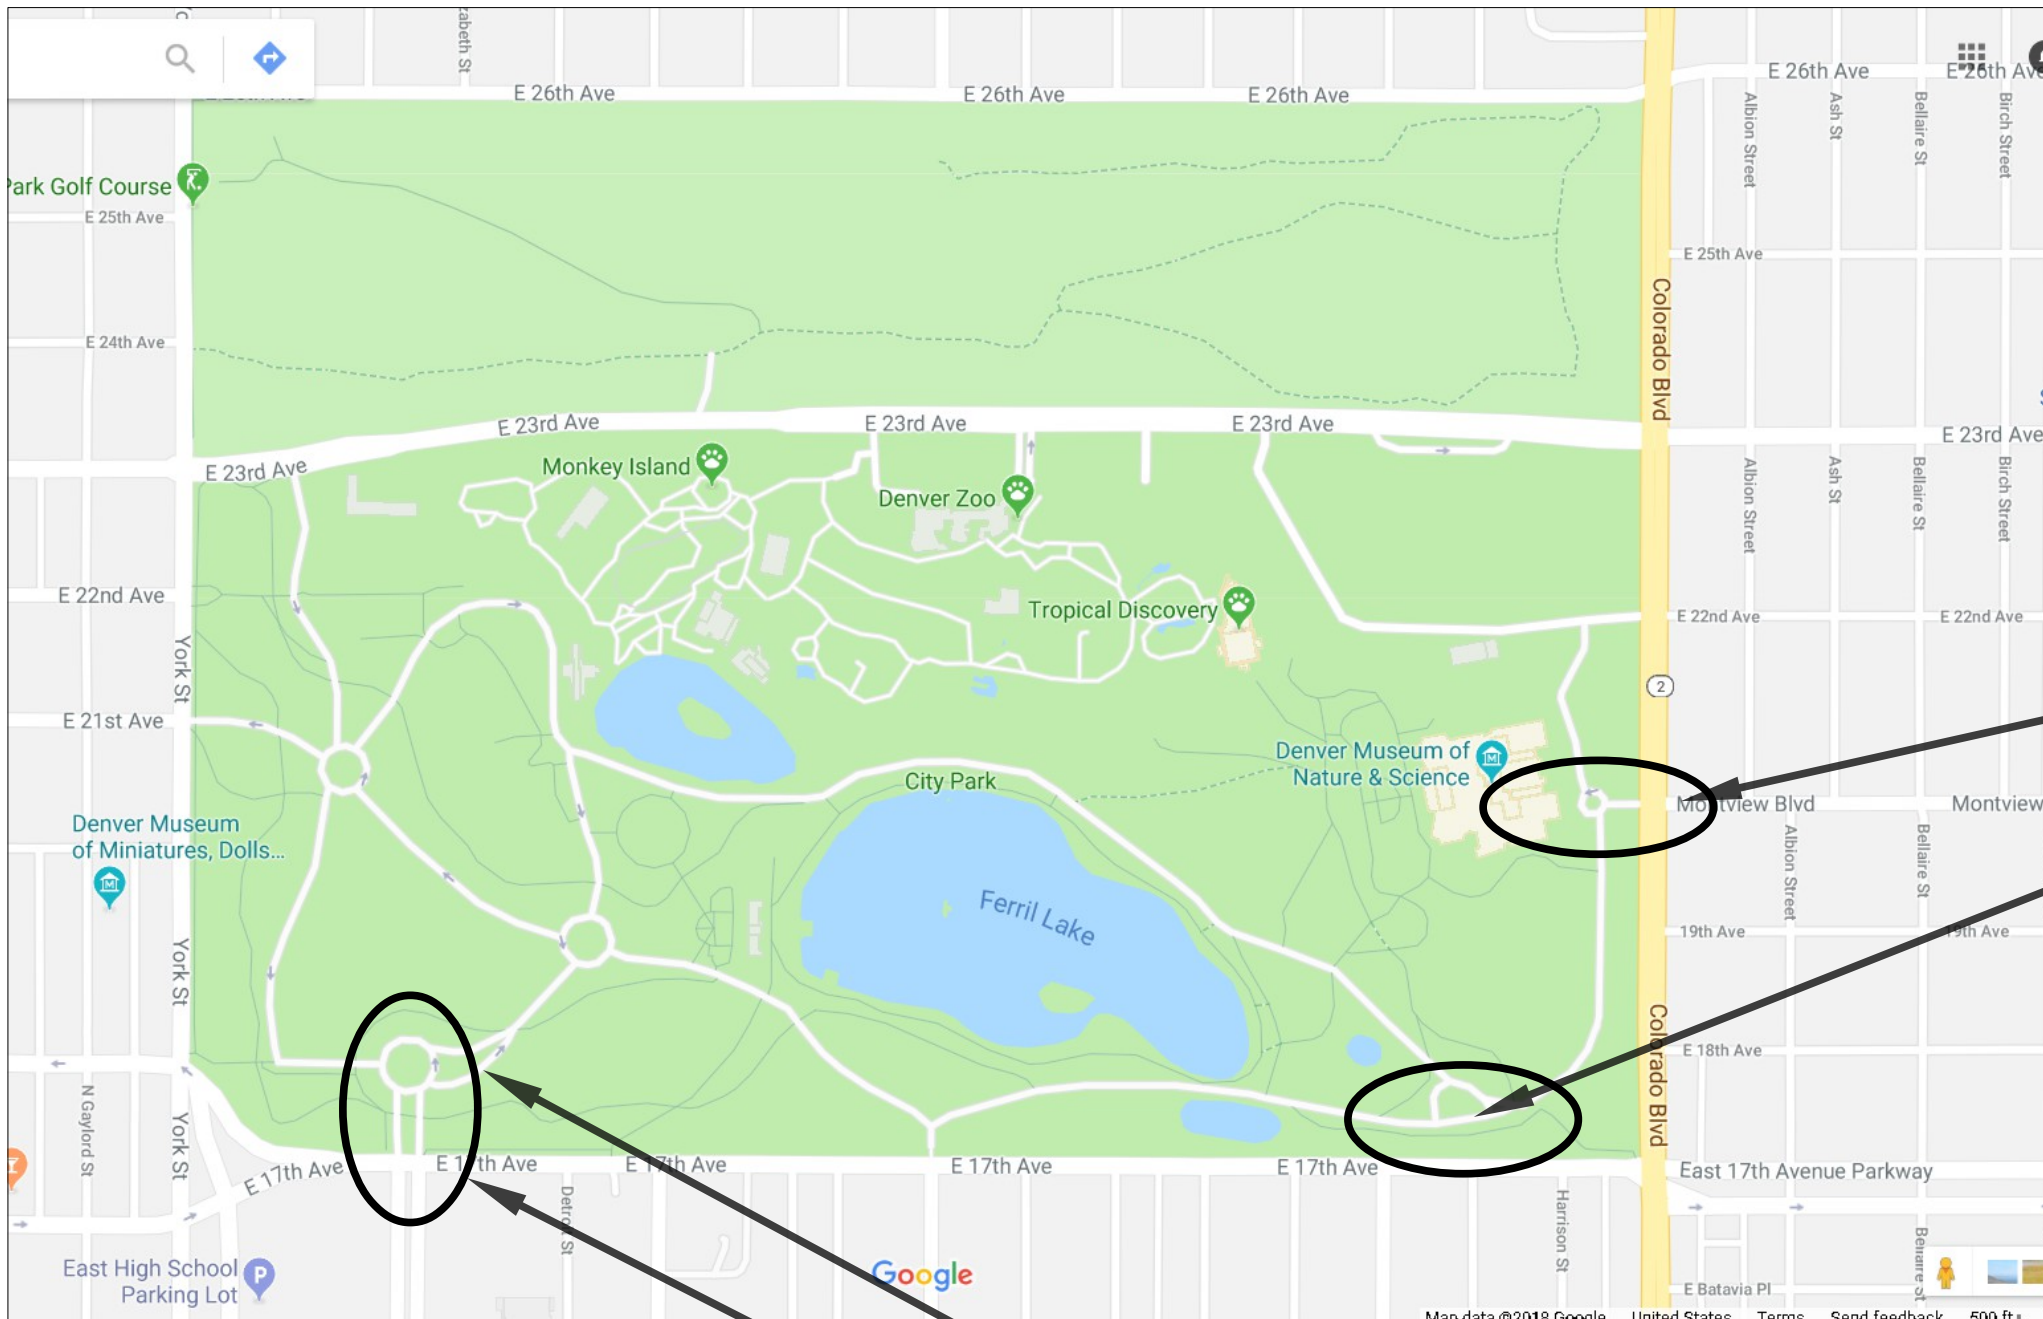

**For first stop at
City Park:
All support vehicles
enter
here**

**And Park
here.**

**For second stop
at City Park:
All support vehicles enter here And Park here.**