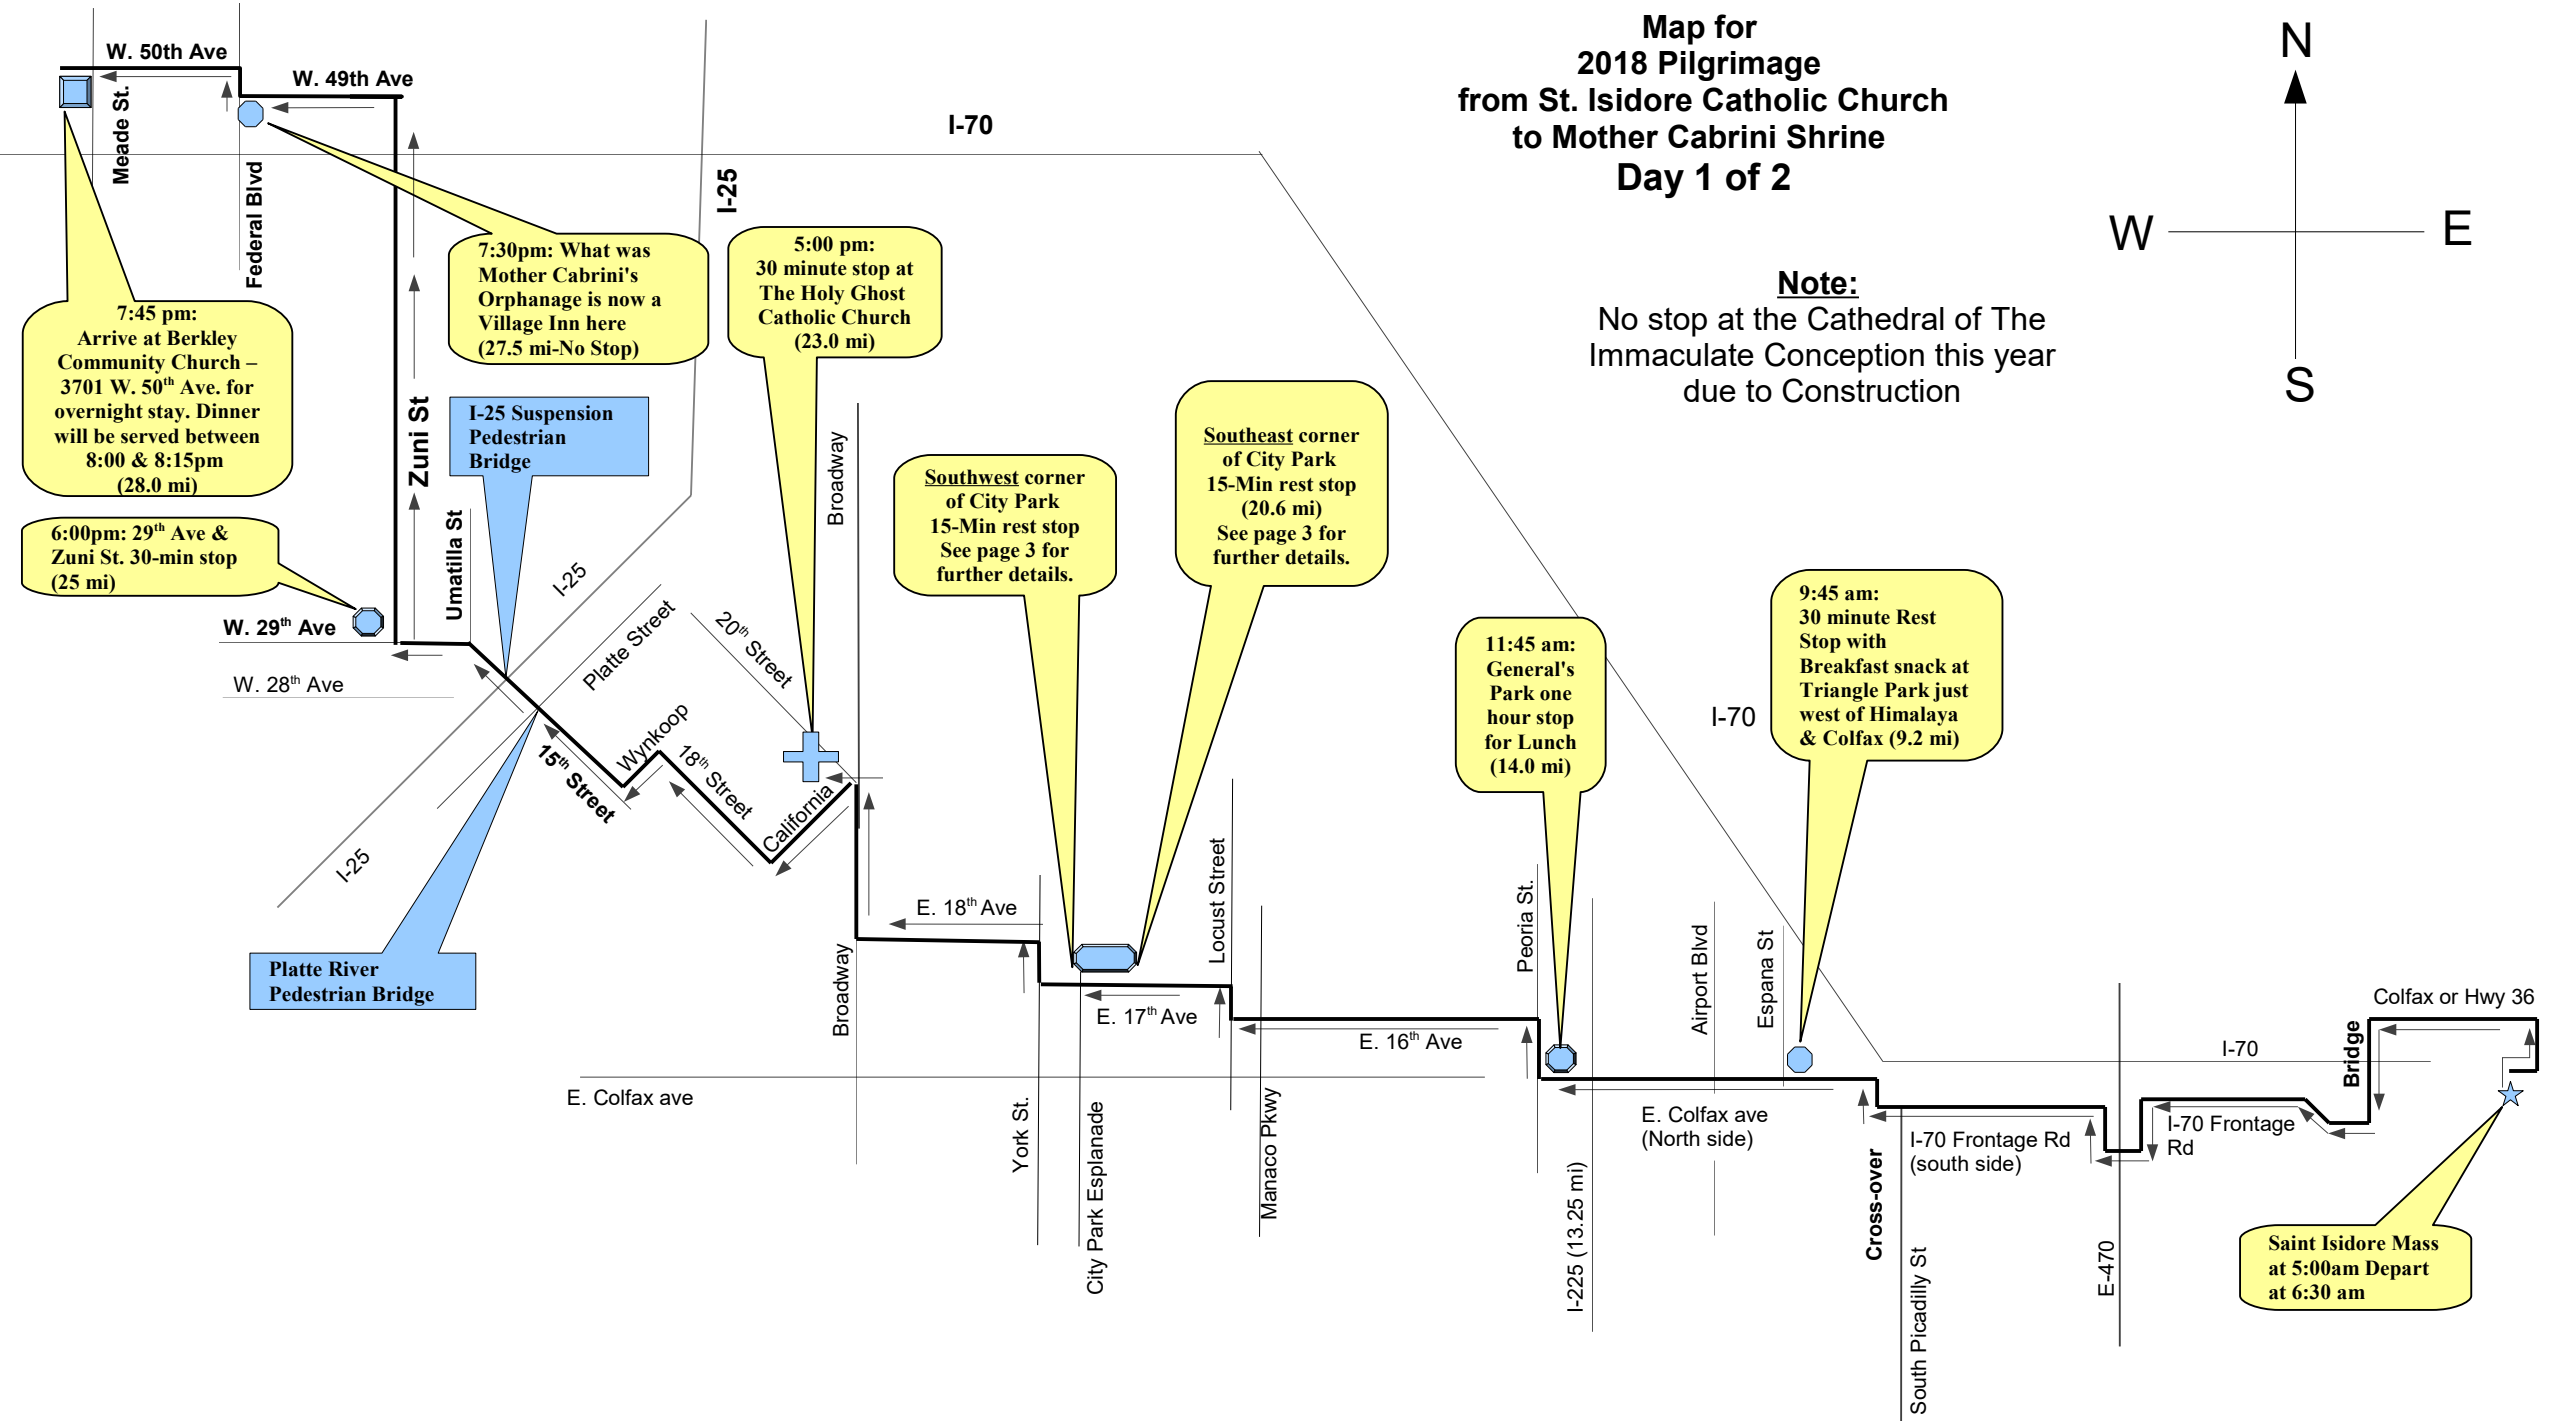

# Map for 2018 Pilgrimage from St. Isidore Catholic Church to Mother Cabrini Shrine Day 1 of 2

**Note:**  
No stop at the Cathedral of The Immaculate Conception this year due to Construction

7:45 pm:  
Arrive at Berkley  
Community Church –  
3701 W. 50<sup>th</sup> Ave. for  
overnight stay. Dinner  
will be served between  
8:00 & 8:15pm  
(28.0 mi)

# Map for 2018 Pilgrimage from St. Isidore Catholic Church to Mother Cabrini Shrine Map Day 2 of 2

**4:00 pm:**  
Arrive at Mother Cabrini Shrine  
(at bottom of steps)  
30-minute stop  
(45.44 mi)

**4:30pm:** Ascend steps  
beginning with Stations of the Cross

**5:00pm:** Arrive at top of steps

**6:30pm:** Mass and BBQ at St Isidore Catholic Church

**1:00 pm:**  
1 hour Lunch stop  
just east of Colfax &  
C470 Bridge (40.5 mi)

**Exxon Gas Station**  
(15-min Rest stop)  
(42.25 mi)

**3:00 pm:**  
Stop at base of access  
road - 15-minute stop  
(43.75 mi)

**11:15 am:**  
30 minute  
stop at Denver  
West Pkwy  
(37.0 mi)

**9:30 am:**  
30 minute stop  
at Allison & 20<sup>th</sup>  
Ave (33.5 mi)