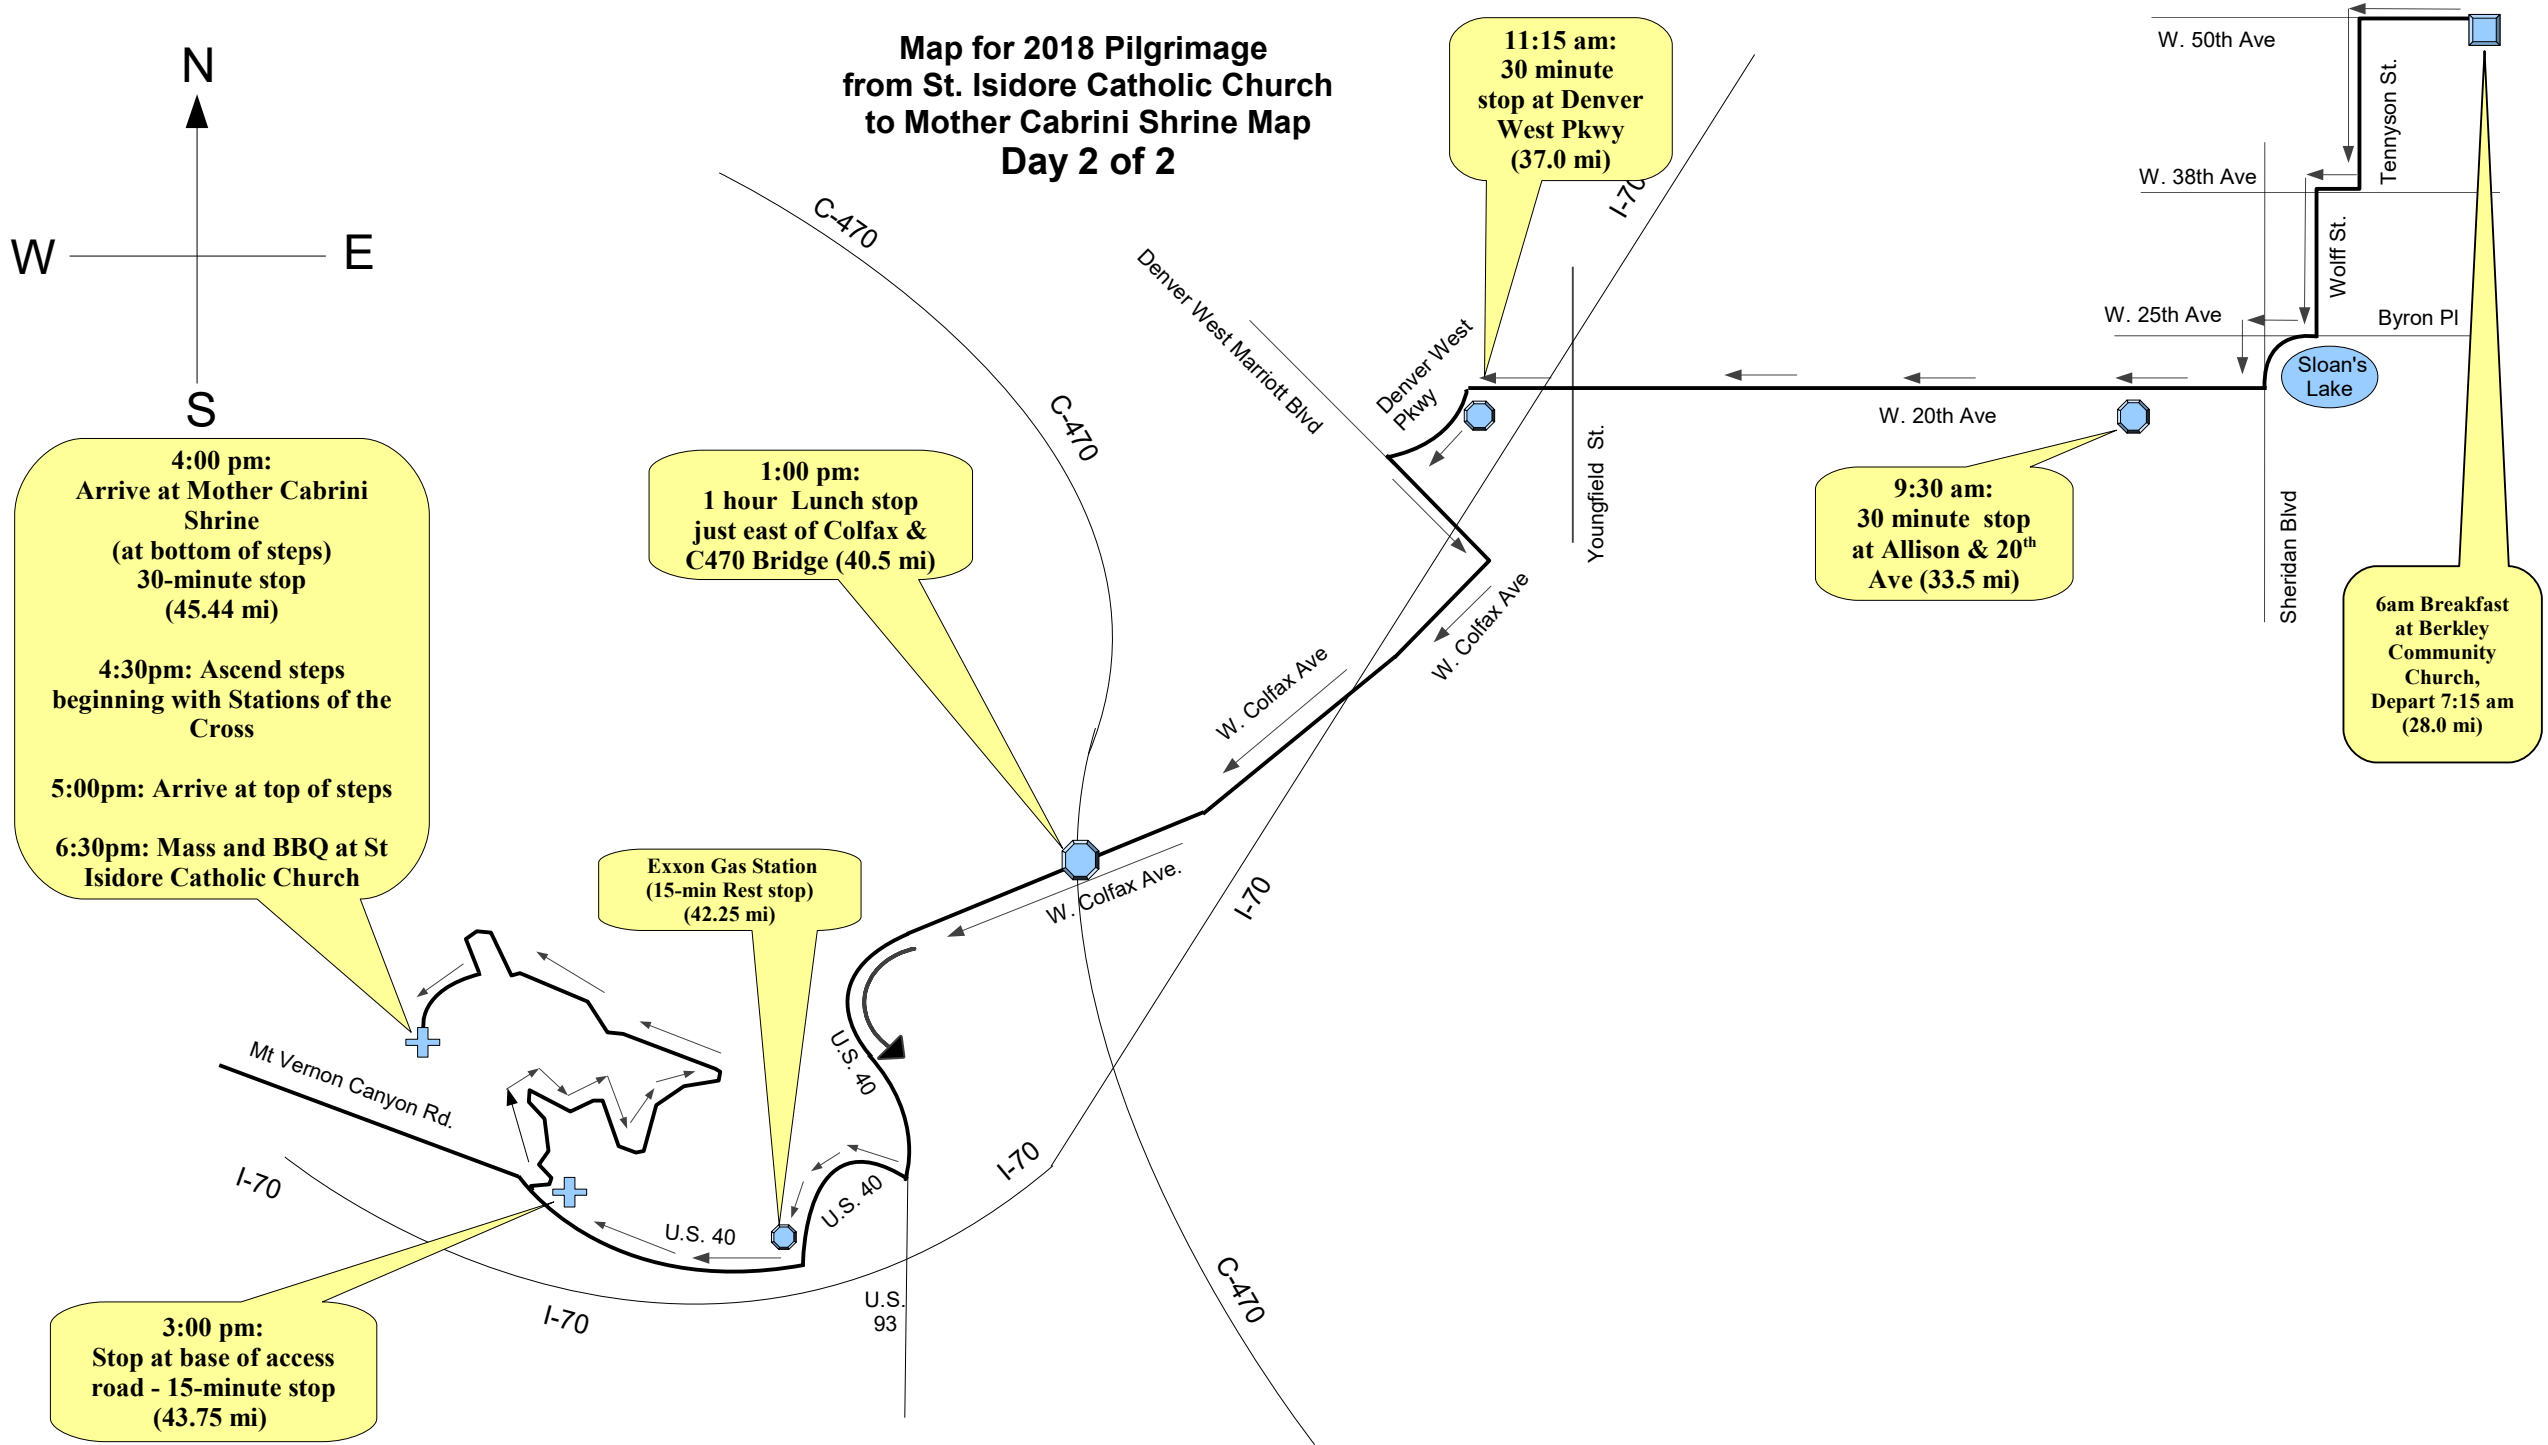

# Map for 2018 Pilgrimage from St. Isidore Catholic Church to Mother Cabrini Shrine Day 1 of 2

**Note:**  
No stop at the Cathedral of The Immaculate Conception this year due to Construction

7:45 pm:  
Arrive at Berkley  
Community Church –  
3701 W. 50<sup>th</sup> Ave. for  
overnight stay. Dinner  
will be served between  
8:00 & 8:15pm  
(28.0 mi)

Southwest corner  
of City Park  
15-Min rest stop  
See page 3 for  
further details.

Southeast corner  
of City Park  
15-Min rest stop  
(20.6 mi)  
See page 3 for  
further details.

11:45 am:  
General's  
Park one  
hour stop  
for Lunch  
(14.0 mi)

# Map for 2018 Pilgrimage from St. Isidore Catholic Church to Mother Cabrini Shrine Map Day 2 of 2

**4:00 pm:**  
Arrive at Mother Cabrini Shrine  
(at bottom of steps)  
30-minute stop  
(45.44 mi)

**4:30pm:** Ascend steps  
beginning with Stations of the Cross

**3:00 pm:**  
Stop at base of access  
road - 15-minute stop  
(43.75 mi)

**11:15 am:**  
30 minute  
stop at Denver  
West Pkwy  
(37.0 mi)

**9:30 am:**  
30 minute stop  
at Allison & 20<sup>th</sup>  
Ave (33.5 mi)